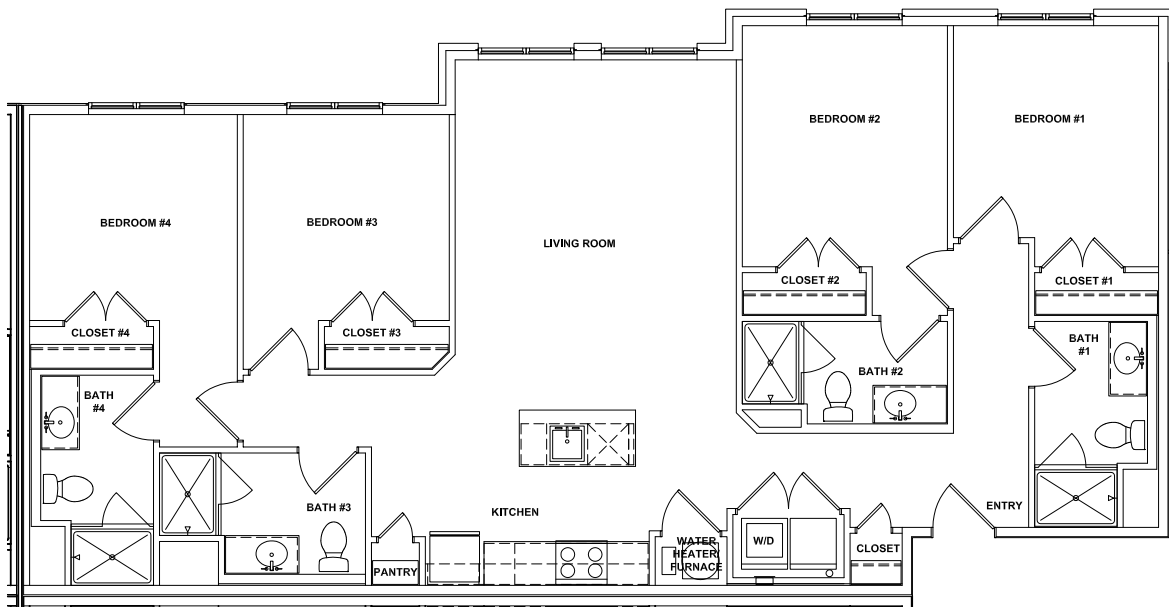

THE VERGE

D1/D3 1,307 -
1,345 sq ft
4 bedroom, 4 bathroom

513-259-2189
thevergemiami.com

THE VERGE

D2 1,339 sq ft
4 bedroom, 4 bathroom

513-259-2189
thevergemiami.com