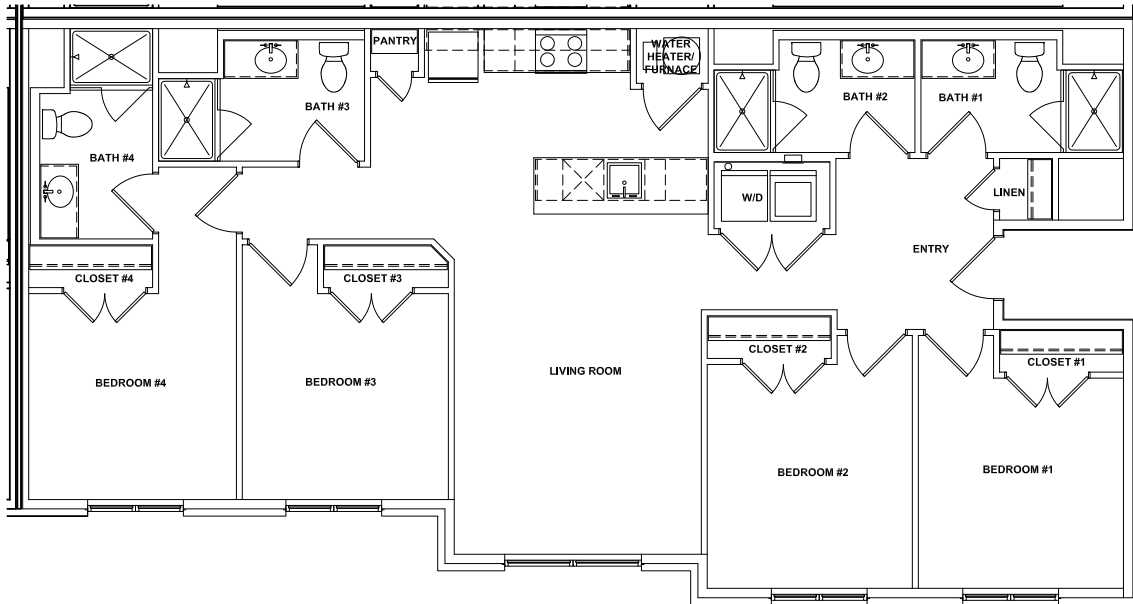

THE VERGE

D1/D3 1,307 -
1,345 sq ft
4 bedroom, 4 bathroom

513-259-2189
thevergemiami.com

THE VERGE

D2 1,339 sq ft
4 bedroom, 4 bathroom

513-259-2189
thevergemiami.com