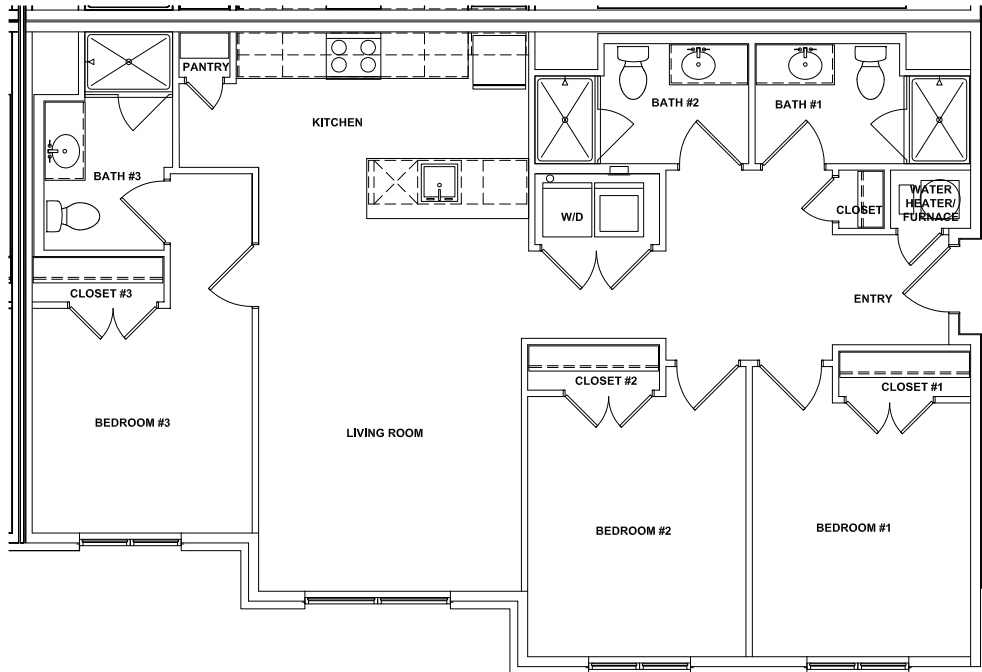

THE VERGE

B1 1,125 sq ft
3 bedroom, 3 bathroom

513-259-2189
thevergemiami.com

THE VERGE

B2-B4 1,129 -
1,231 sq ft
3 bedroom, 3 bathroom

513-259-2189
thevergemiami.com