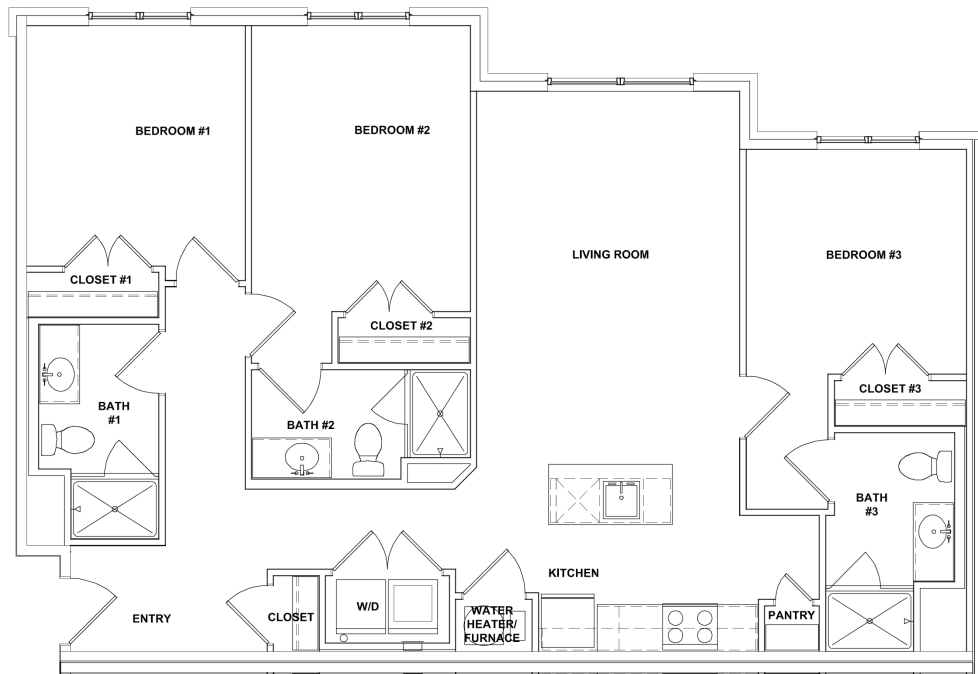

THE VERGE

B1 1,125 sq ft
3 bedroom, 3 bathroom

513-259-2189
thevergemiami.com

THE VERGE

B2-B4 1,129 -
1,231 sq ft
3 bedroom, 3 bathroom

513-259-2189
thevergemiami.com